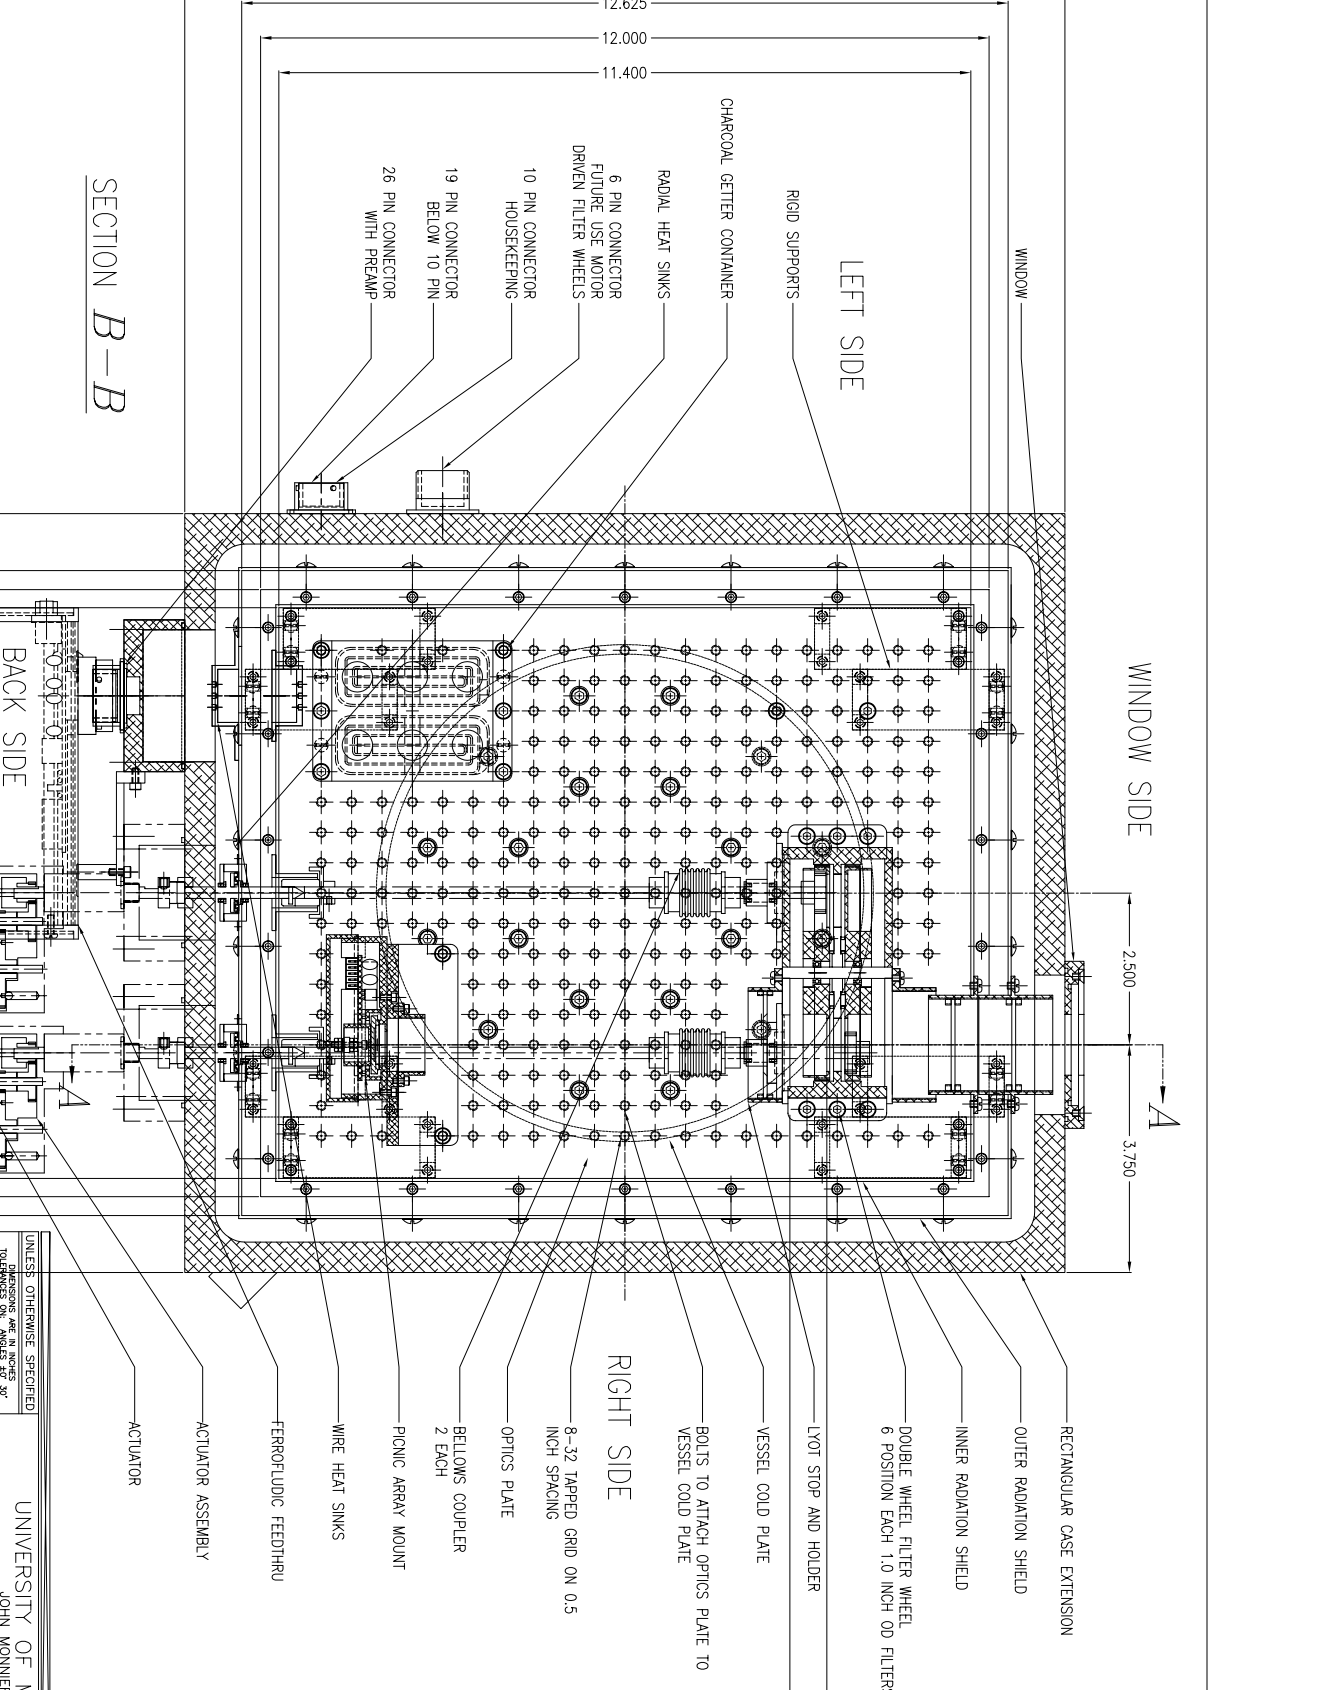

UNIVERSITY OF MICHIGAN
LABORATORIES, INC.
808 E. 17th STREET
TULSA, OKLAHOMA 74119 USA

SECTION B-B

LEFT SIDE

RIGHT SIDE

14.500
12.625
12.000
11.400

WINDOW SIDE

2.500
3.750

12.500
10.000
9.400
11.925

BACK SIDE